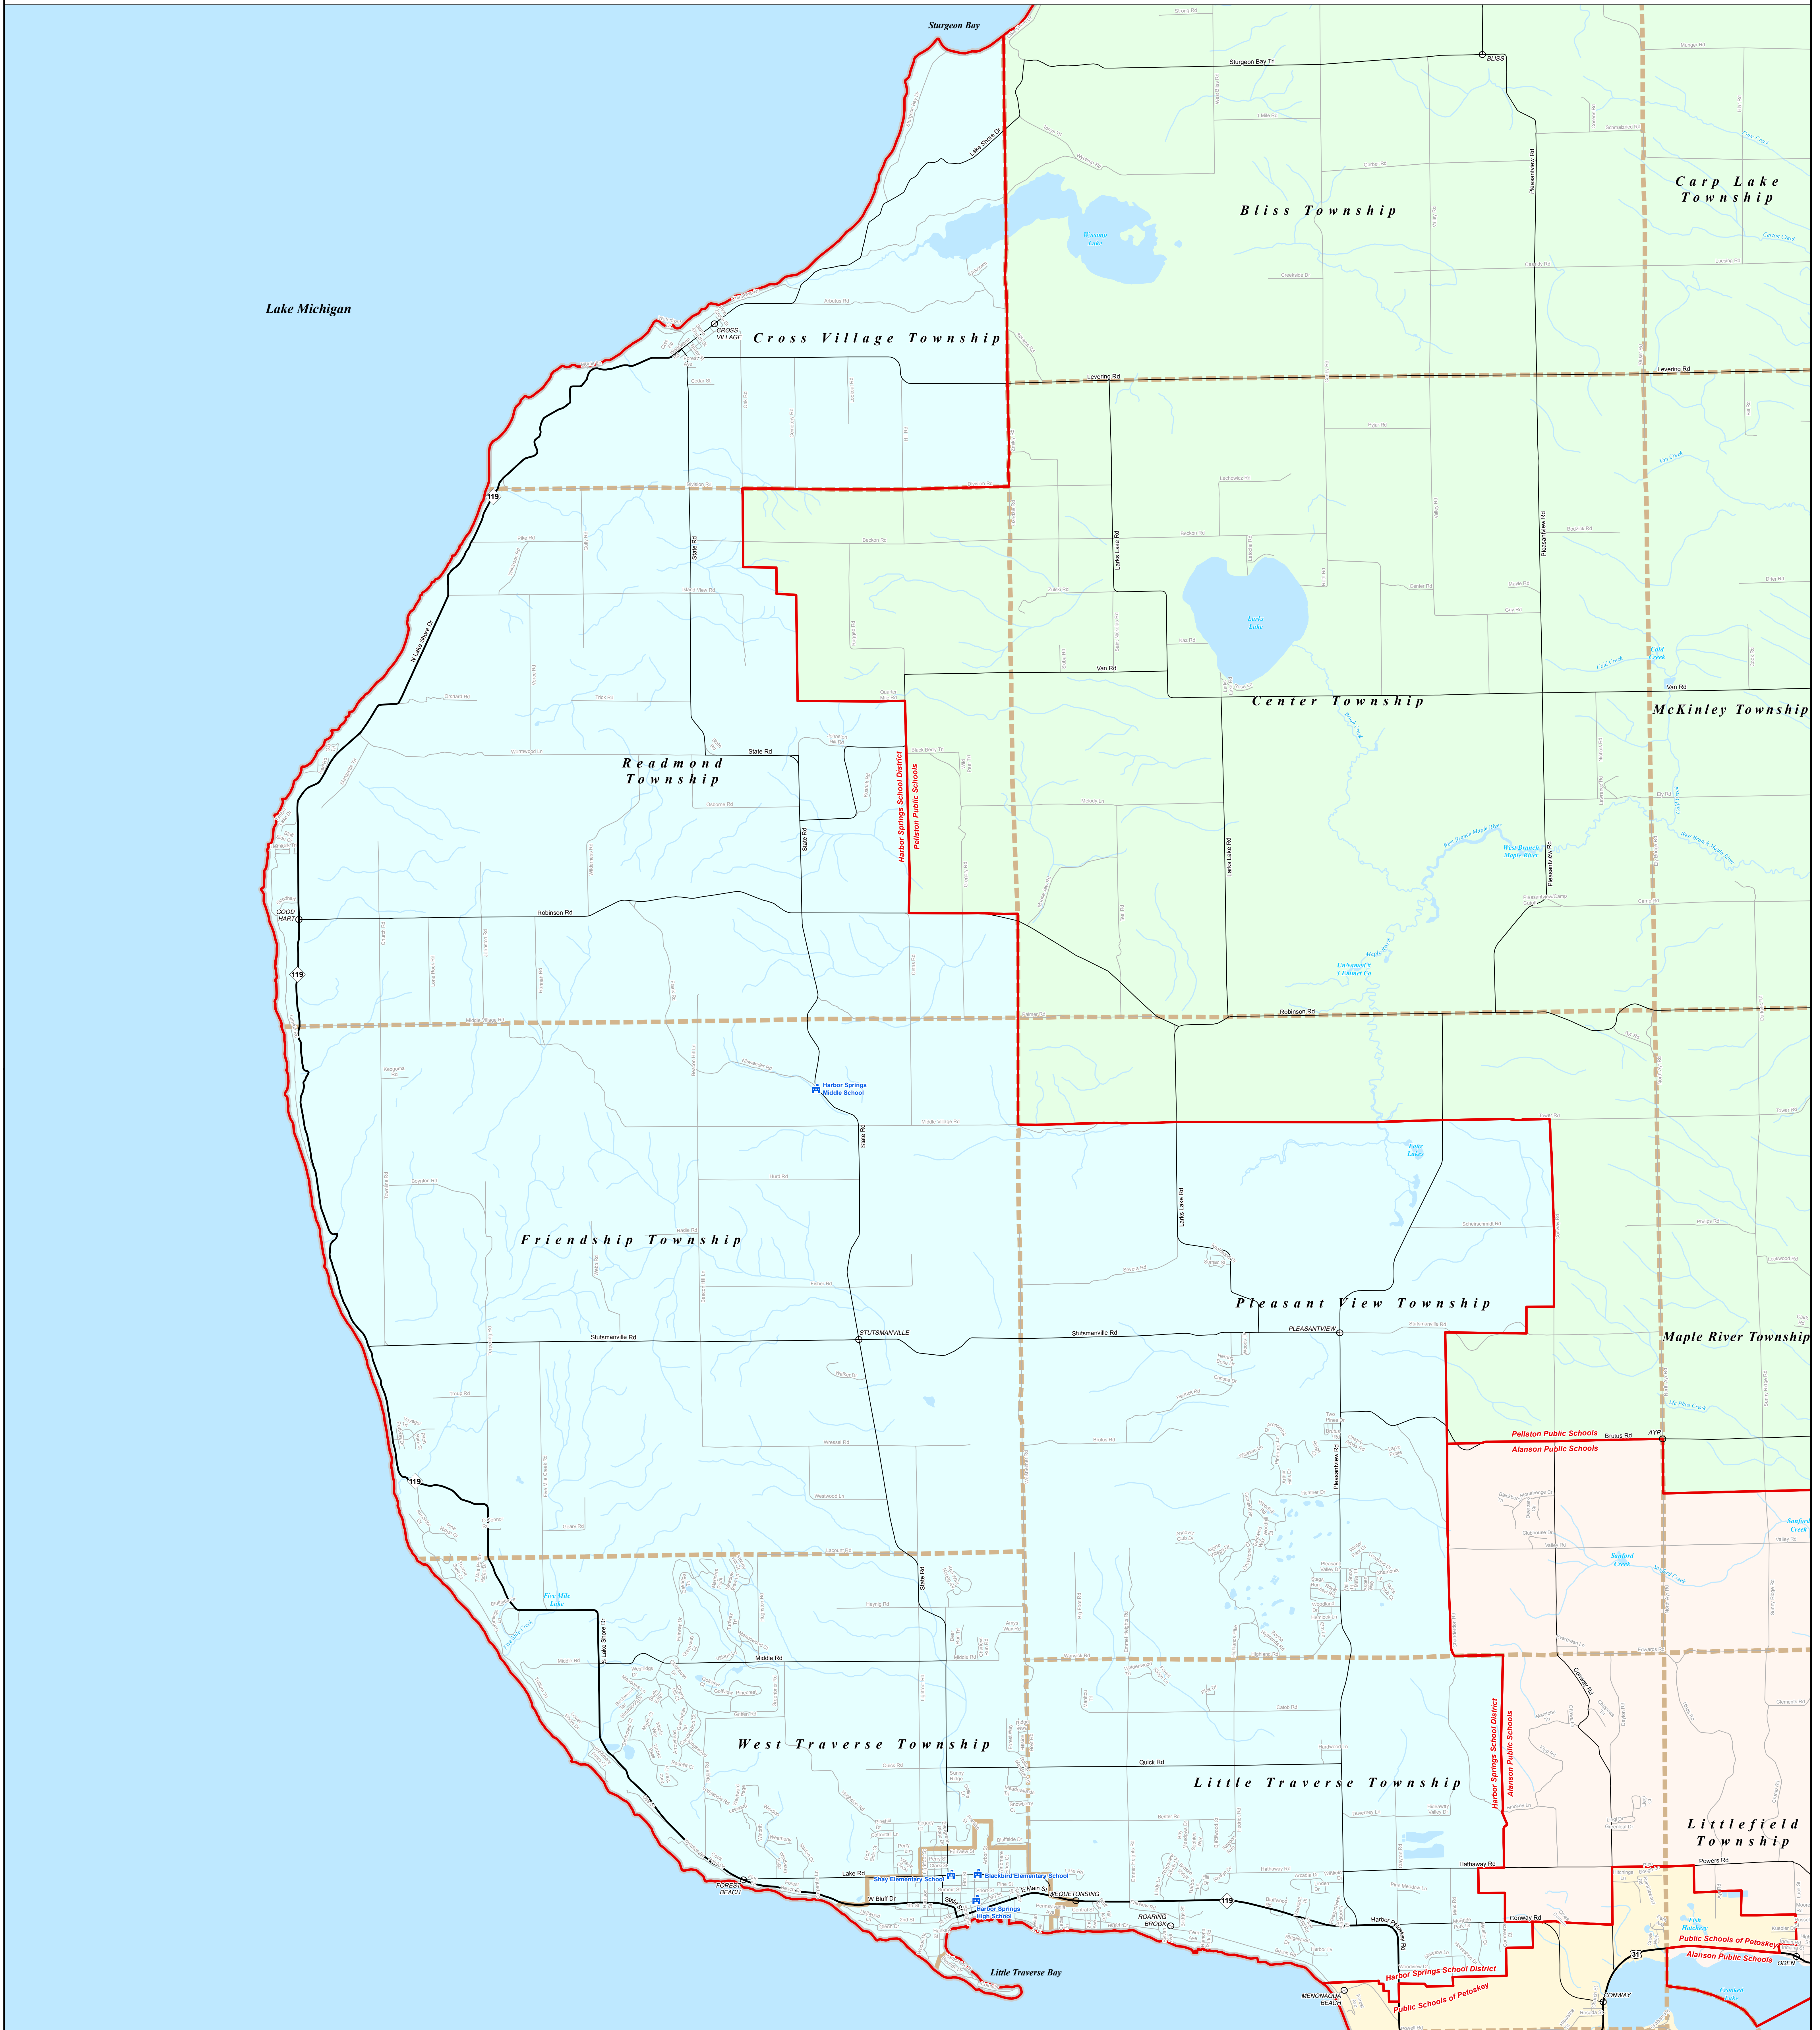

HARBOR SPRINGS SCHOOL DISTRICT

Charlevoix-Emmet ISD

0 0.25 0.5 1 Miles

*Note: Non K-12 School Districts identified with Asterisk (*) in Name

11/14/13

Legend	
School District	Unincorporated Place
County	School
City	Water Feature
Township	River, Stream, or Drain
Village	Railroad
Census Designated Place	Freeway
	Highway
	Primary Road
	Local Road

Source: Michigan Geographic Framework, v13a